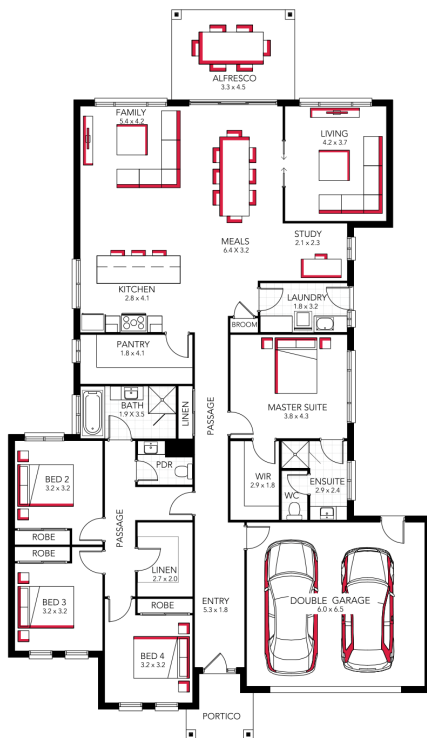

Jade 31

ADDRESS
Lot 11 Sorelli Estate, Sorelli Estate

LOT WIDTH
18.00

LOT SIZE
990.00 m²

HOUSE SIZE
286.80 m²

Your Inclusions

Kartirath Singh

0490226196
Kartirath.singh@davissandershomes.com.au